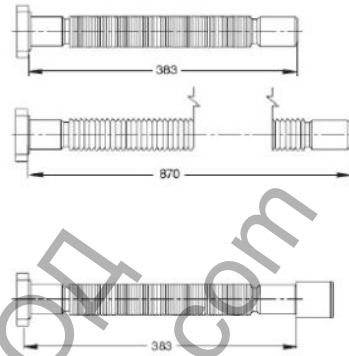

MagikOne

MagikOne™ flexible and extensible pipe,
connection with turning plastic nut

Material: polypropylene PP

Colour: white

Code	Description	Quantity	Packing	Volume
9332PP54B0	Plastic nut 1"1/4, coupling Ø 32mm	190	G7	0,131
9340PP64B0	Plastic nut 1"1/2, coupling Ø 40mm	150	G7	0,131

MagikOne™ flexible and extensible pipe,
connection with turning plastic nut

Material: polypropylene PP

Colour: white

Code	Description	Quantity	Packing	Volume
9334PP54B0	Plastic nut 1"1/4, coupling Ø 32-40 mm	100	G6	0,080
9345PP64B0	Plastic nut 1"1/2, coupling Ø 40-50 mm	140	G8	0,160